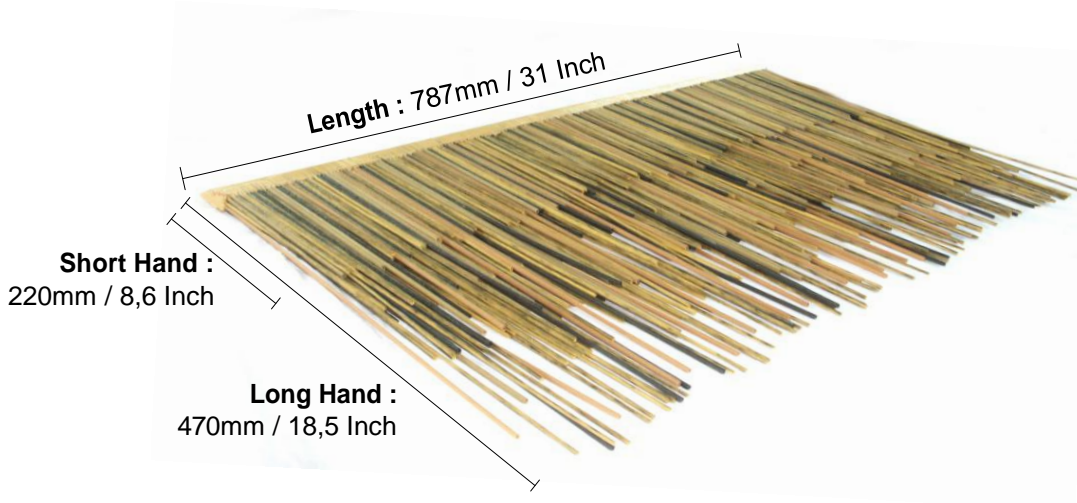

# VIRO<sup>®</sup>reed

100% recyclable synthetic reed

## Viro Thatch Reed Subroof Panel

amaZulu No. : nonFR / FR

TM-VR-SP / TM-VR-SPFR

Drawing No. :

SReedPanel.RO.10052011

Drawing Date :

05.10.2011

Revision :

0 - New Release

Color :

- Beige
- Honey
- Arurog

Specification :

- Length : 787mm / 31 Inch
- Long Hand : 470mm / 18,5 Inch
- Short Hand : 220mm / 8,6 Inch

Color A : Beige  
B : Honey  
C : Arurog

1239 Commons Ct. Clermont | FL 34711 Ph 352-243-5309 | 1-877-243-5309 |  
info@amazuluinc.com www.amazuluinc.com