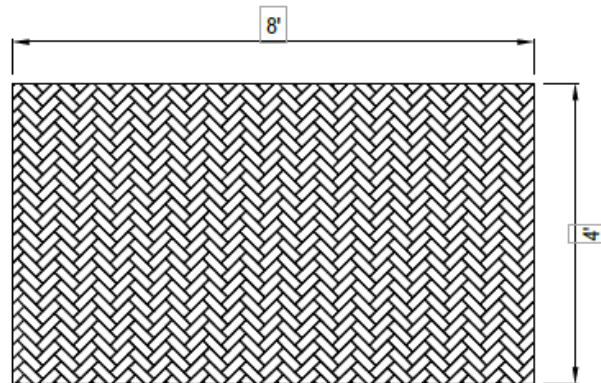

### Virosurface Herringbone Weave

TOP VIEW

PERSPECTIVE

NOTES:

1. INSTALLATION TO BE COMPLETED IN ACCORDANCE WITH MANUFACTURER'S SPECIFICATIONS.
2. DO NOT SCALE DRAWING.
3. THIS DRAWING IS INTENDED FOR USE BY ARCHITECTS, ENGINEERS, CONTRACTORS, CONSULTANTS AND DESIGN PROFESSIONALS FOR PLANNING PURPOSES ONLY. THIS DRAWING MAY NOT BE USED FOR CONSTRUCTION.
4. ALL INFORMATION CONTAINED HEREIN WAS CURRENT AT THE TIME OF DEVELOPMENT BUT MUST BE REVIEWED AND APPROVED BY THE PRODUCT MANUFACTURER TO BE CONSIDERED ACCURATE.
5. CONTRACTOR'S NOTE: FOR PRODUCT AND COMPANY INFORMATION VISIT [www.amaZuluinc.com](http://www.amaZuluinc.com)