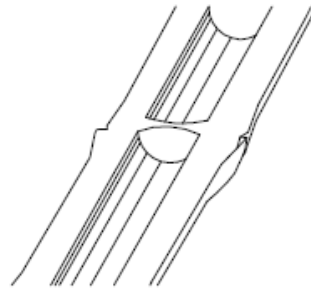

Bamboo – Tre Gai

TRE-GAI BAMBOO
HALF ROUND

TRE-GAI BAMBOO
FULL ROUND

TRE-GAI BAMBOO
FULL ROUND

NOTES:

1. INSTALLATION TO BE COMPLETED IN ACCORDANCE WITH MANUFACTURER'S SPECIFICATIONS.
2. DO NOT SCALE DRAWING.
3. THIS DRAWING IS INTENDED FOR USE BY ARCHITECTS, ENGINEERS, CONTRACTORS, CONSULTANTS AND DESIGN PROFESSIONALS FOR PLANNING PURPOSES ONLY. THIS DRAWING MAY NOT BE USED FOR CONSTRUCTION.
4. ALL INFORMATION CONTAINED HEREIN WAS CURRENT AT THE TIME OF DEVELOPMENT BUT MUST BE REVIEWED AND APPROVED BY THE PRODUCT MANUFACTURER TO BE CONSIDERED ACCURATE.
5. CONTRACTOR'S NOTE: FOR PRODUCT AND COMPANY INFORMATION VISIT www.amaZuluinc.com